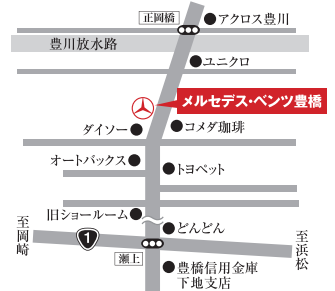

メルセデス・ベンツ正規販売店
メルセデス・ベンツ豊橋
メルセデス・ベンツ豊橋サーティファイドカーセンター
豊橋ヤナセ株式会社
〒440-0081
豊橋市大村町字大賀里88番地
TEL.0532-55-6201

EQC 新登場。

Mercedes-Benz

※詳しくはメルセデス・ベンツ豊橋までお問い合わせ下さい。